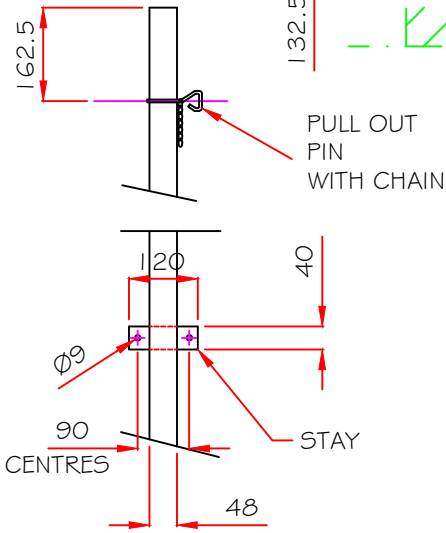

DROP DOWN LADDER
 MATERIAL - ALUMINIUM
 FINISH - SELF COLOUR

ITEM NO	NO OFF	DRG NO.	ITEM MASS	DENOMINATION	MATERIAL	REMARKS	
Existing law protects SURESPAN'S right of possession to this drawing. The design or the drawing must not, without permission of the company, be published, copied, reproduced, manufactured or exploited in any other unauthorized way.				DROP DOWN LADDER	MASS		
					SCALE		
					MANAGER		
					CHIEF		
					DRAWN BY	DP	
				CONTRACT NO.	DRAWING NO.	SHEET	ED
				S0 3072	3072/2		

DRAWING MADE BY CAD
 MANUAL CHANGES PROHIBITED