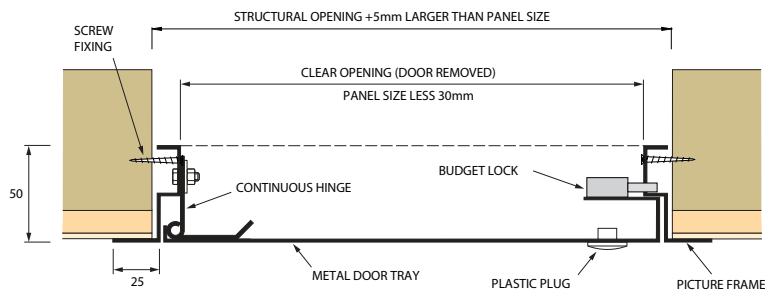

JAK.MD.PF

METAL DOOR PICTURE FRAME

SIZES

JAK.MD.PF access panel is designed for retrofitting into any type of existing ceiling or wall system allowing easy access into the cavity/void.

- ✔ Metal Door and 25mm Wide Picture Frame surround
- ✔ Manufactured from 1.2mm and 1mm Zintec Steel
- ✔ Tee Key Operated Budget Lock
- ✔ Polyester powder coating to white RAL 9010 20% Gloss

DIMENSIONS

Please note that on installation of the access panel, the actual size of the structural opening in the ceiling/wall needs to be 5mm larger than the overall panel size eg The structural opening for 600 x 600 would need to be 605 x 605. Non standard sizes available upon request.

SIZE*	STRUCTURAL OPENING	CLEAR OPENING (With door removed)	WEIGHT (Kg)
300 x 300	305 x 305	276 x 276	3
450 x 450	455 x 455	426 x 426	5
550 x 550	555 x 555	526 x 526	6
600 x 600	605 x 605	576 x 576	7
600 x 900	605 x 905	576 x 876	11
600 x 1200	605 x 1205	576 x 1176	13

*Bespoke sizes available on request

LOCKING OPTIONS

Budget Lock (Standard)

Three Way Lock

Quarter Turn Lock

Key Lock

Tamper-Proof

Touch Catch