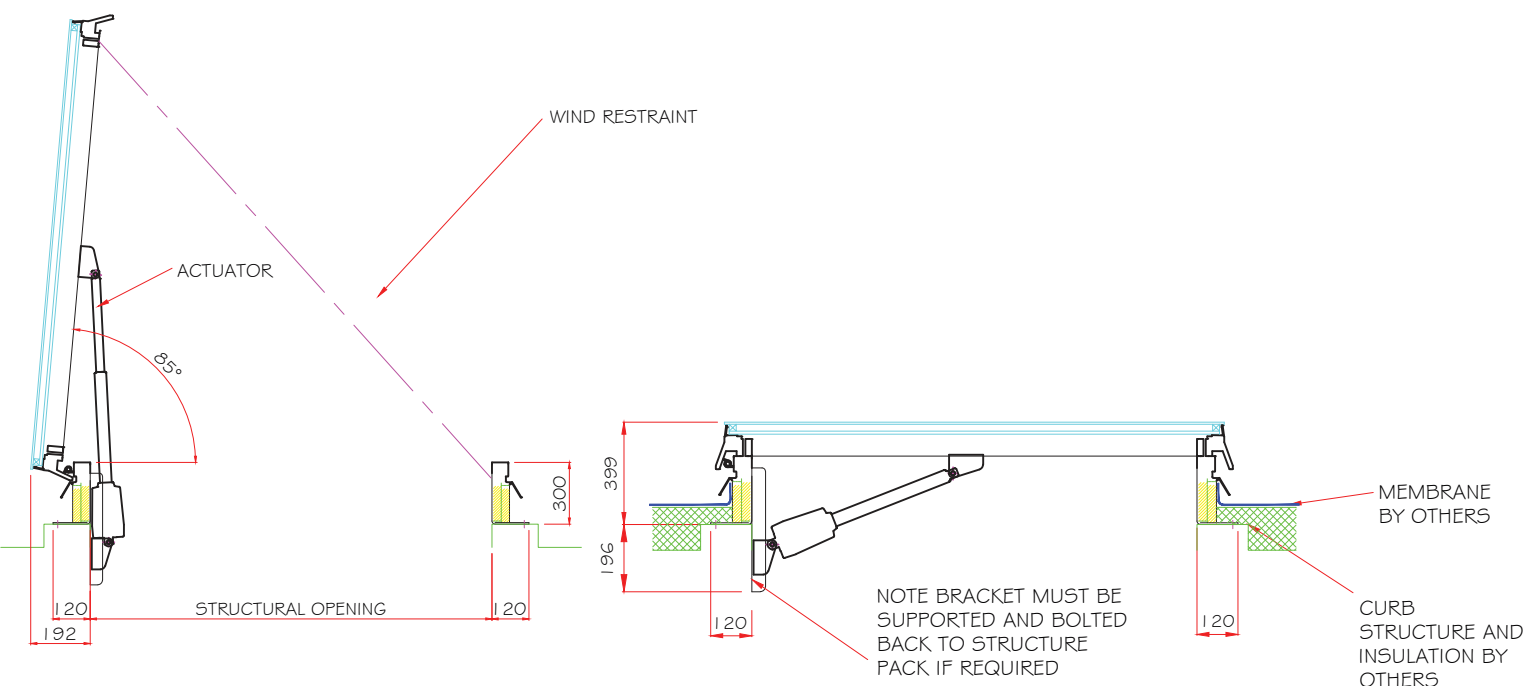

Material:

Glazed cover and aluminium upstand.

Glazing:

The 35.5mm sealed double glazed unit will comprise Pilkington 6mm toughened K polished all round outer pane, 20mm Warm Edge silver spacer Bar argon filled, Pilkington 9.5mm toughened & laminated inner pane. This sealed glazed unit has a vertical centre pane U-Value of 1.5 W/m²K.

Insulation:

The aluminium frame and upstand is of a thermally broken construction. The upstand is externally packed with 50mm of insulation and subsequently weathered on site at time of installation by others.

Upstand:

300mm in height as standard. The upstand has a purpose made flashing to accept the roof membrane (supplied by others and fitted under manufacturers instructions) flush to exterior insulation. Also available with thermally broken extruded sections.

Operation:

Operated by a heavy-duty 24v DC Actuator. We recommend all hatches be installed on a minimum 5 degree pitch to prevent water ponding.

Finish:

The hatch comes complete and self colour as standard. The hatch can be provided polyester powder coated to any standard stocked RAL colour as an additional option.

Extras:

Opaque/Frit Pattern
Walk-on glass
Emergency battery back up

Concealed Actuator
Retractable Hand hold
Retractable safety grid

Solar
Rain & Wind sensors
Electromagnetic