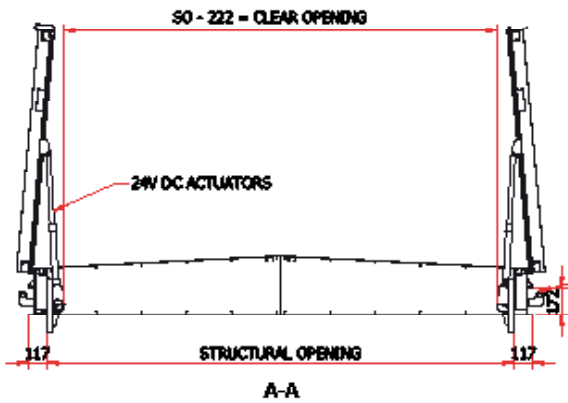

Typical Install

Options

Free of Charge:

Locking:

Other Options:

- Electric Opening
- Concealed Actuator
- Fire Rated up to 4 hours
- Acoustic Rating up to 45dB
- Walk On Top
- Pitched Roof Installation
- Extended Cap & Flashing
- Single or twin polyester powder coating