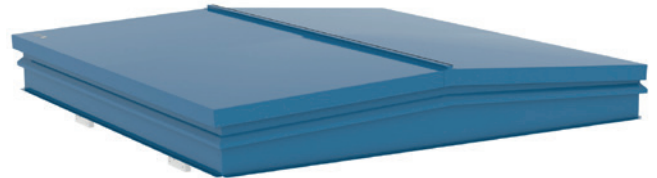

Features

- Thermally broken lid and upstand
- External curb liner
- 75mm polyisocyanurate board (0.26 W/m2K)
- Slam latch with internal and external handles
- Padlock internal and external
- Any colour available

Standard Specification

Material

Cover and frame 2mm aluminium
75mm thermally broken composite lid and upstand.
Aluminium extrusion grade 6063T6
Aluminium sheet grade 1050

Cover

75mm (3") fully insulated kerb and lid, corner welded and reinforced.

Upstand

300mm upstand with external curb liner.
Thermally broken with 75mm insulation and 117mm fixing flange.
Integral weathering lip.

Insulation

75mm Polyisocyanurate (PIR) insulation to 0.26 W/m²K U-value.