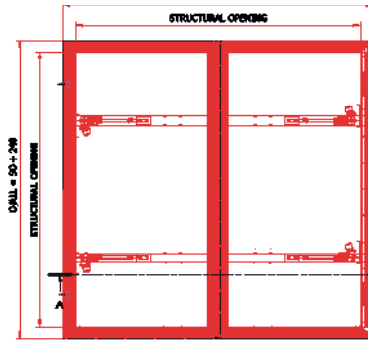

Typical Install

Options

Free of Charge:

Locking:

Other Options:

- Electric Opening
- Concealed Actuator
- Fire Rated up to 4 hours
- Acoustic Rating up to 45dB
- Walk On Top
- Pitched Roof Installation
- Extended Cap & Flashing
- Single or twin polyester powder coating