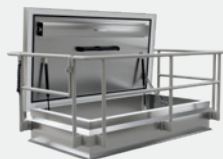

Sureguard Handrail