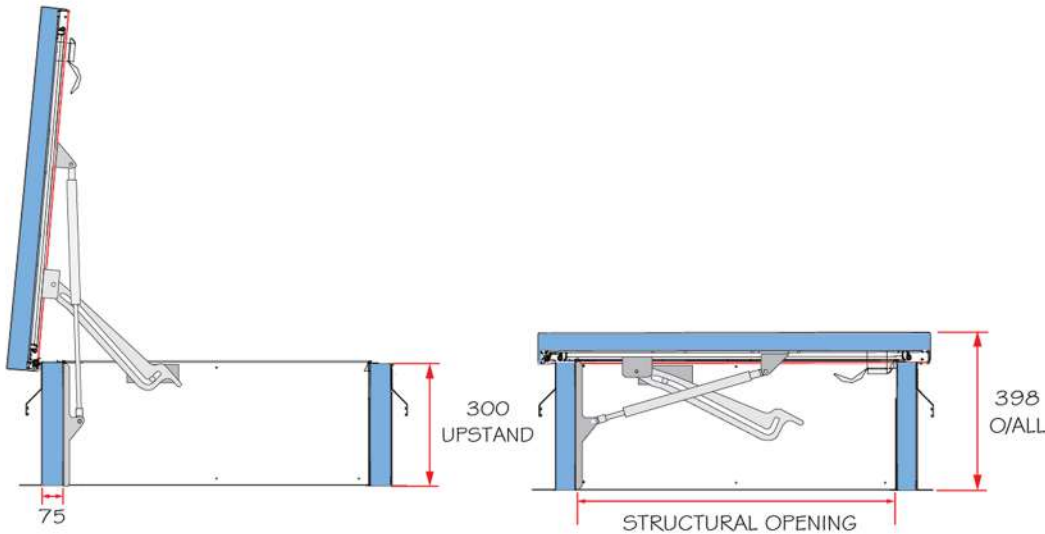

0.43 W/m²K

SRHP/75 STANDARD HATCH

Standard features

- Full 75mm Thermally Broken sections
- Insulation U-Value 0.43 W/m²K fully insulated and energy efficient
- Secure rigid aluminium weather tight construction
- Hatch designed to support a live load of 200 kg/m²
- LO1 Locking - Stainless steel Cablock – (Other options available)
- Rw25dB acoustic rated
- Double unbroken seals
- Gas spring assisted operation
- Hold open stay
- Pull down handle
- Available in stock sizes detailed below
- Custom made to any size
- Predrilled holes in base flange

Double Unbroken welded Seals

Optional External Curb to suit weathered upstand

INSULATION OPTIONS

75mm 0.27 W/m²K Polyisocyanurate Insulation

75mm 0.43 W/m²K Non-combustible Mineral Wool

ROOF HATCH SRHP/75

DETAILS AND OVERVIEW

STANDARD SIZES

SIZE
600 x 600
600 x 900
750 x 750
750 x 900
900 x 900
1000 x 1000
750 x 1350
750 x 2450
BESPOKE SIZES AVAILABLE

MATERIAL

Cover and frame 2mm aluminium with a full 75mm thermally broken composite lid and upstand.