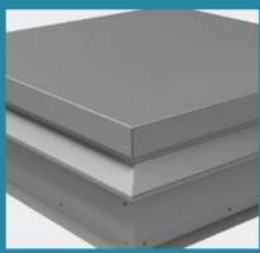

Surespan SRHP25 Aluminium access hatch incorporating a full 25mm thermally broken composite lid and upstand.