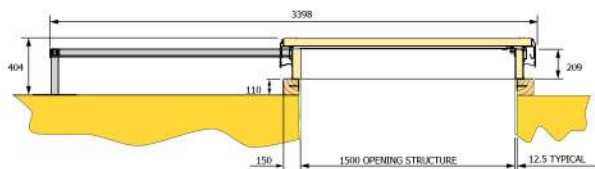

OPTION CODE

RSG
E
SOLAR
SB
PS
PC/RAL
RS
TH
SURG

CUSTOM MADE TO ANY SIZE

FIXED RAIL

TELESCOPIC RAIL

OPERATION

MANUAL

MAN