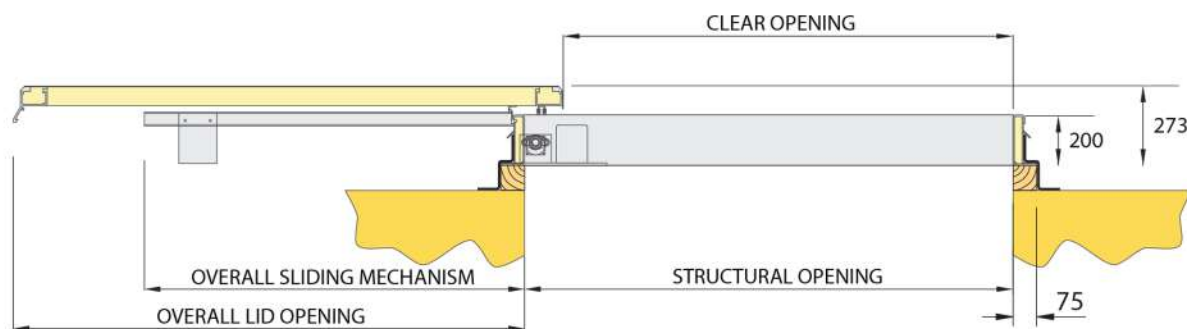

SLIDING GLAZED ACCESS HATCH SLHG

MATERIAL

Stainless steel or aluminium.

COVER

The lid is supported by heavy duty aluminium hinges and features an integral 'wrap over' edge, incorporating double unbroken seals.

INSULATION

The lid is filled with CFC and HCFC free insulation offering GWP (Global Warming Potential) of 3, ODP (O-Zone Depletion Potential) of 0.

UPSTAND

200mm in height and manufactured in aluminium. With a 50mm insulation thickness. The upstand has a purpose made flashing to accept the roof felt (supplied by others and fitted under manufacturers instructions) flush to exterior insulation. Optional thermally broken upstand also available.

OPERATION

Manual Opening - travel on tracks fixed to roof.

FINISH

The unit comes self colour as standard or can be provided polyester powder coated to any standard stocked RAL colour as an additional option.

OPTIONS

Electric Opening	Emergency	Retractable Hand Hold
Pressure sensitive edges	battery back up	Concealed actuator
Internal sliding bolt with padlock	SureGrip Non-slip	
	Retractable safety grid