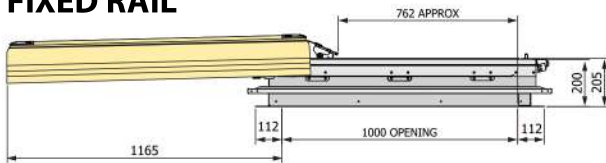

OPTION CODE

RSG
E
SOLAR
SB
PS
PC/RAL
RS
TH
SURG

CUSTOM MADE TO ANY SIZE

FIXED RAIL

TELESCOPIC RAIL

OPERATION

MANUAL

MAN